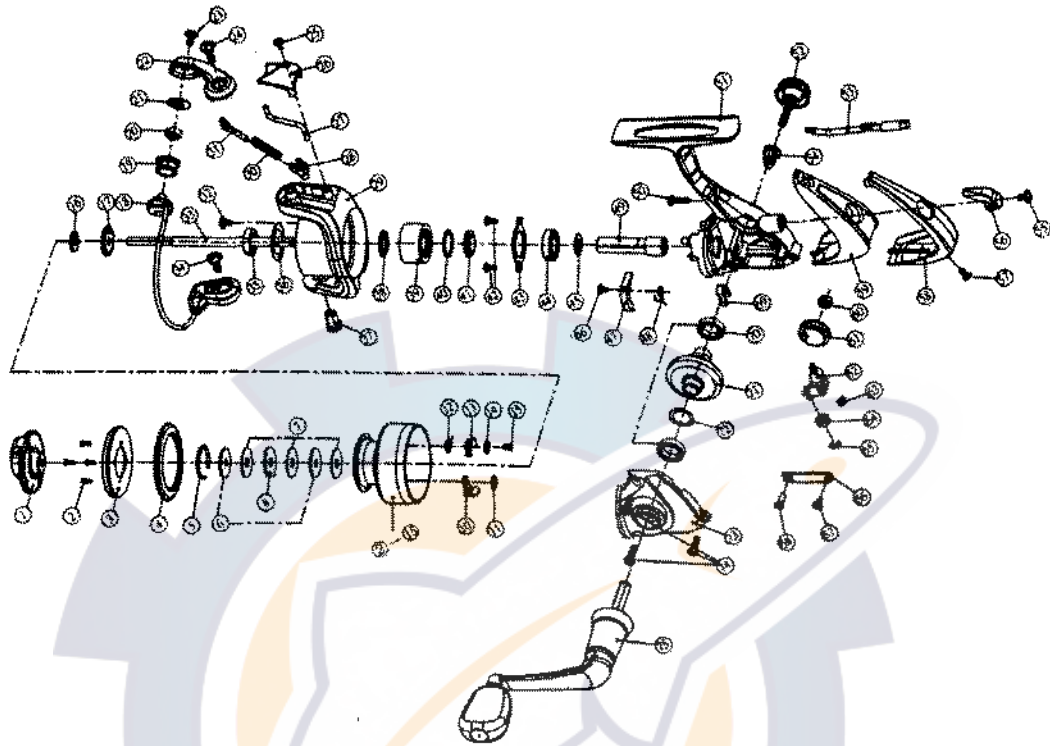

Daiwa
COMMITTED TO TOTAL QUALITY
SPINNING REEL

SAMURAI 1000-7i

Key No.	Parts No.	Parts Name	Key No.	Parts No.	Parts Name
1	W44-4001	DRAG KNOB	38	W44-7801	ROLLER CLUTCH COLLAR
2	W44-4101	SPOOL RING RET SCREW	39	W44-7901	ROLLER CLUTCH
3	W44-4201	SPOOL RING RET	40	W44-8001	ROLLER CLUTCH WASHER
4	W44-4301	SPOOL RING	41	W44-8101	BEARING RET COLLAR
5	W44-4401	DRAG WASHER RET	42	W44-8201	BEARING RET SCREW
6	W44-4501	KEY WASHER	43	W44-8301	BEARING RET
7	W44-4601	DRAG WASHER	44	W44-8401	BALL BEARING
8	W44-4701	EARED WASHER	45	W44-8501	PINION WASHER
10	W44-4901	LINE HOLDER	46	W44-8601	A/R PAWL SCREW
11	W44-5001	LOCK WASHER	47	W44-8701	A/R PAWL
12	W44-5101	CLICK SPRING	48	W44-8801	BAIL TRIP LEVER
13	W44-5201	CLICK PAWL	49	W44-8901	PINION GEAR
14	W44-5301	CLICK PAWL WASHER	50	W44-9001	REAR COVER SCREW
15	W44-5401	CLICK PAWL SCREW	51	W45-2201	BODY
2-15	W45-2901	SPOOL	52	W44-9201	HANDLE SCREW
2-15	W45-3001	SPOOL (EXTRA)	53	W44-9301	A/R CAM
16	W44-5501	SPOOL WASHER	54	W44-9401	HANDLE COLLAR
17	W44-5601	CLICK GEAR	55	W44-9501	A/R LEVER SCREW
18	W45-1901	BAIL	56	W44-9601	A/R LEVER
19	W44-5801	LINE ROLLER	57	W44-9701	REAR COVER B SCREW
20	W44-5901	BALL BEARING	58	W45-2301	REAR COVER B
21	W44-6001	LINE ROLLER COLLAR	59	W45-2401	REAR COVER A
22	W45-2001	BAIL ARM	60	W45-2501	BALL BEARING D
23	W44-6201	LINE ROLLER SCREW	61	W45-0101	OSC GEAR
24	W44-6301	BAIL ARM SCREW	62	W45-0201	OSC SLIDER
25	W44-6401	BAIL SPRING COVER SCREW	63	W45-0301	OSC SLIDER SCREW
26	W44-6601	BAIL SPRING COVER	64	W45-2601	BALL BEARING E
27	W44-6701	TRIP LINK	65	W45-0501	OSC SLIDER WASHER
28	W44-6801	BAIL SPRING HOLDER	66	W45-0601	BALL BEARING COVER
29	W45-2101	ROTOR	67	W45-0701	BEARING COVER SCREW A
30	W44-7001	BAIL SPRING	68	W45-0801	BEARING COVER SCREW B
31	W44-7101	BAIL SPRING SHAFT	69	W45-0901	A/R CAM SPRING B
32	W44-7201	ROTOR NUT LOCK SCREW	70	W45-1001	BALL BEARING
33	W44-7301	MAIN SHAFT	71	W45-1101	DRIVE GEAR
34	W44-7401	BAIL HOLDER SCREW	72	W45-1201	DRIVE GEAR WASHER
35	W44-7501	ROTOR NUT	73	W45-2701	SIDE COVER
36	W44-7601	ROTOR NUT WASHER	74	W45-1401	SIDE COVER SCREW
37	W44-7701	BAIL HOLDER NUT	75	W45-2801	HANDLE